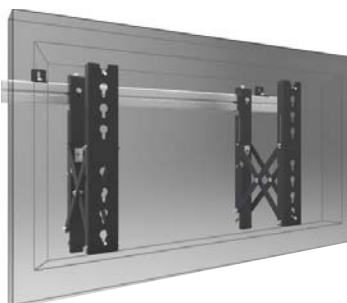

VIDEOWALL FRAMES FOR FIXED INSTALLATION

TY-VW55FFX

Ideal for fixed installations of Panasonic seamless videowalls in sectors such as retail, our specially designed brackets offer you a complete solution that you can customise according to your individual needs.

The push to open system offers the possibility to integrate the display in any wall with an easy way to access and maintain even in very large videowalls.

Panasonic is offering a complete solution that you can customise according to your needs.

- TY-VW55FFX1 Fixed installation videowall frame for Panasonic seamless 55" display x 1
- TY-VW55FFX2 Fixed installation videowall frame for Panasonic seamless 55" display x 2
- TY-VW55FFX3 Fixed installation videowall frame for Panasonic seamless 55" display x 3

Dimensions

Specifications

TY-W55FFX1	
Maximum length	900m
Weight	8.5kg
Colour	Black
Maximum load	50kg
Screen orientation	Landscape and portrait
Inch range	46 – 60 inch
Interface depth	86mm
Height adjustment	Manual
Reach bracket/ interface	Max. 800 – 400