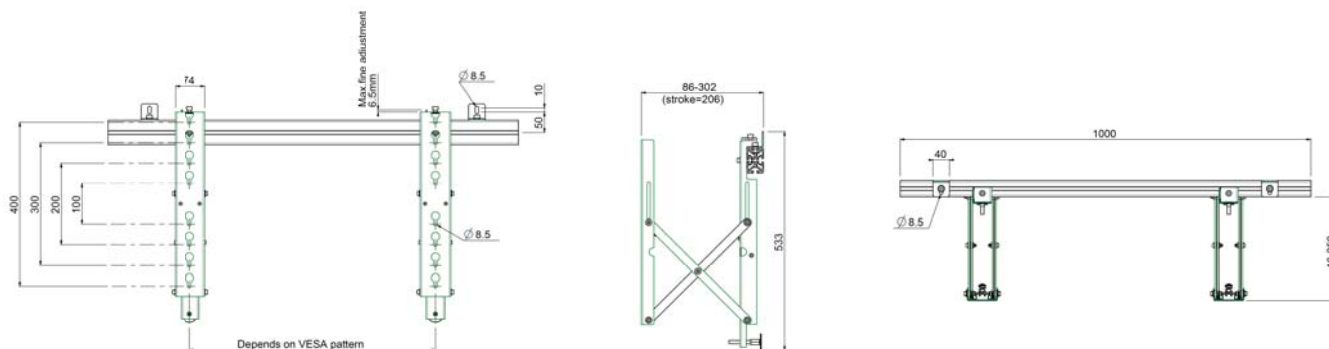

TY-VW55FFX1 example

TY-VW55FFX

Videowall frames for fixed installations

- TY-VW55FFX1 Videowall fixed installation frame for Panasonic TH-55LFV50 LCD x 1
- TY-VW55FFX2 Videowall fixed installation frame for Panasonic TH-55LFV50 LCD x 2
- TY-VW55FFX3 Videowall fixed installation frame for Panasonic TH-55LFV50 LCD x 3

For fixed installation, combine the different references. For instance:

Videowall 1 x 4  requires 1 x TY-VW55FFX1 + 1 x TY-VW55FFX3

Videowall 2 x 5  requires 2 x TY-VW55FFX2 + 2 x TY-VW55FFX3

Videowall 3 x 3  requires 3 x TY-VW55FFX3

Dimensions

Specifications

TY-W55FFX1	
Maximum length	900m
Weight	8.5kg
Colour	Black
Maximum load	50kg
Screen orientation	Landscape and portrait
Inch range	46 – 60 inch
Interface depth	86mm
Height adjustment	Manual
Reach bracket/ interface	Max. 800 – 400